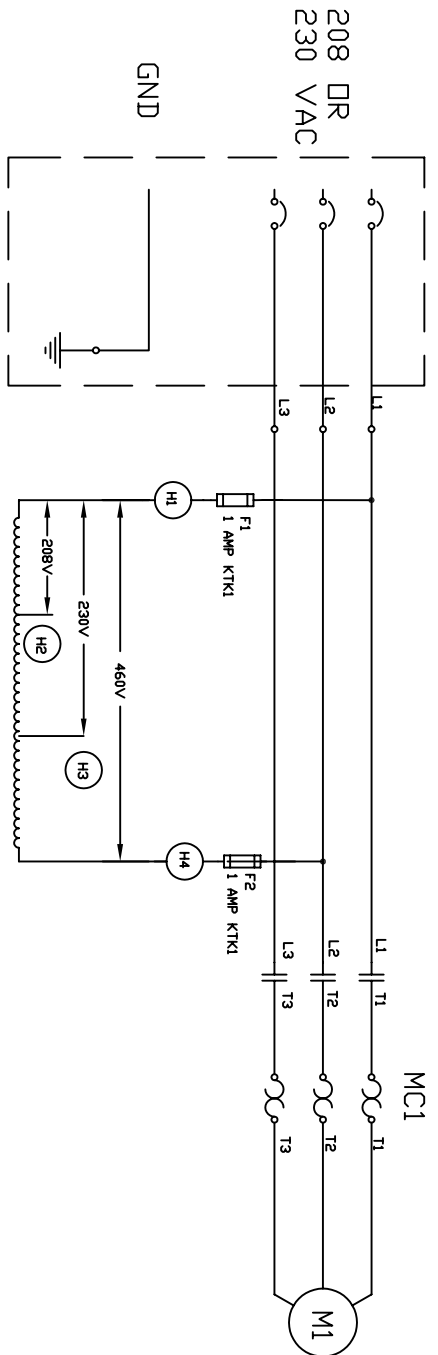

SUPPLY POWER and  
CIRCUIT BREAKER  
PROVIDED BY CUSTOMER

POWERED BY  
OTHERS

Greensboro, NC 27405  
Ph - 1-800-451-2425

title	CBS-2082303-2
part no	CBS-2082303-2
order no	-
drawn by	R.BRIDGES
date	12-19-11
file name	XXXX
rev	A