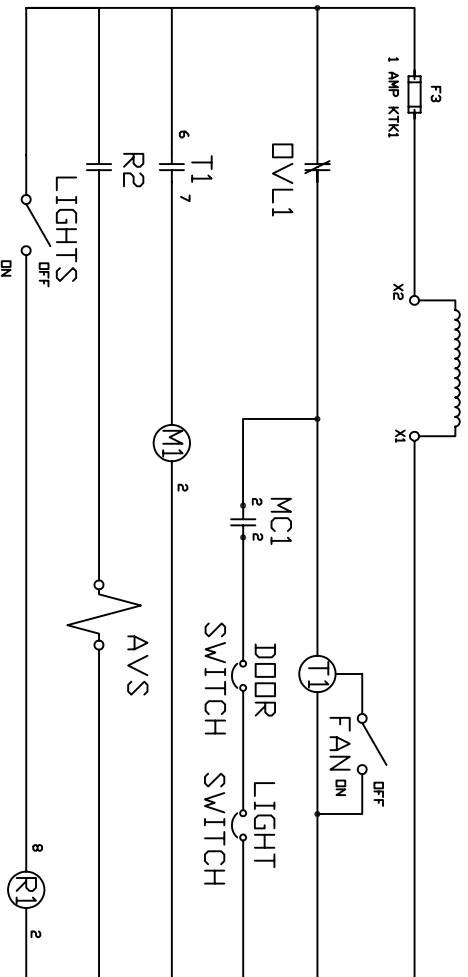

SUPPLY POWER and  
CIRCUIT BREAKER  
PROVIDED BY CUSTOMER

POWERED BY  
OTHERS

Greensboro, NC 27405  
Ph - 1-800-451-2425

title	CBS-2082303-2
part no	CBS-2082303-2
order no	-
drawn by	R.BRIDGES
date	12-19-11
file name	XXXX
rev	A