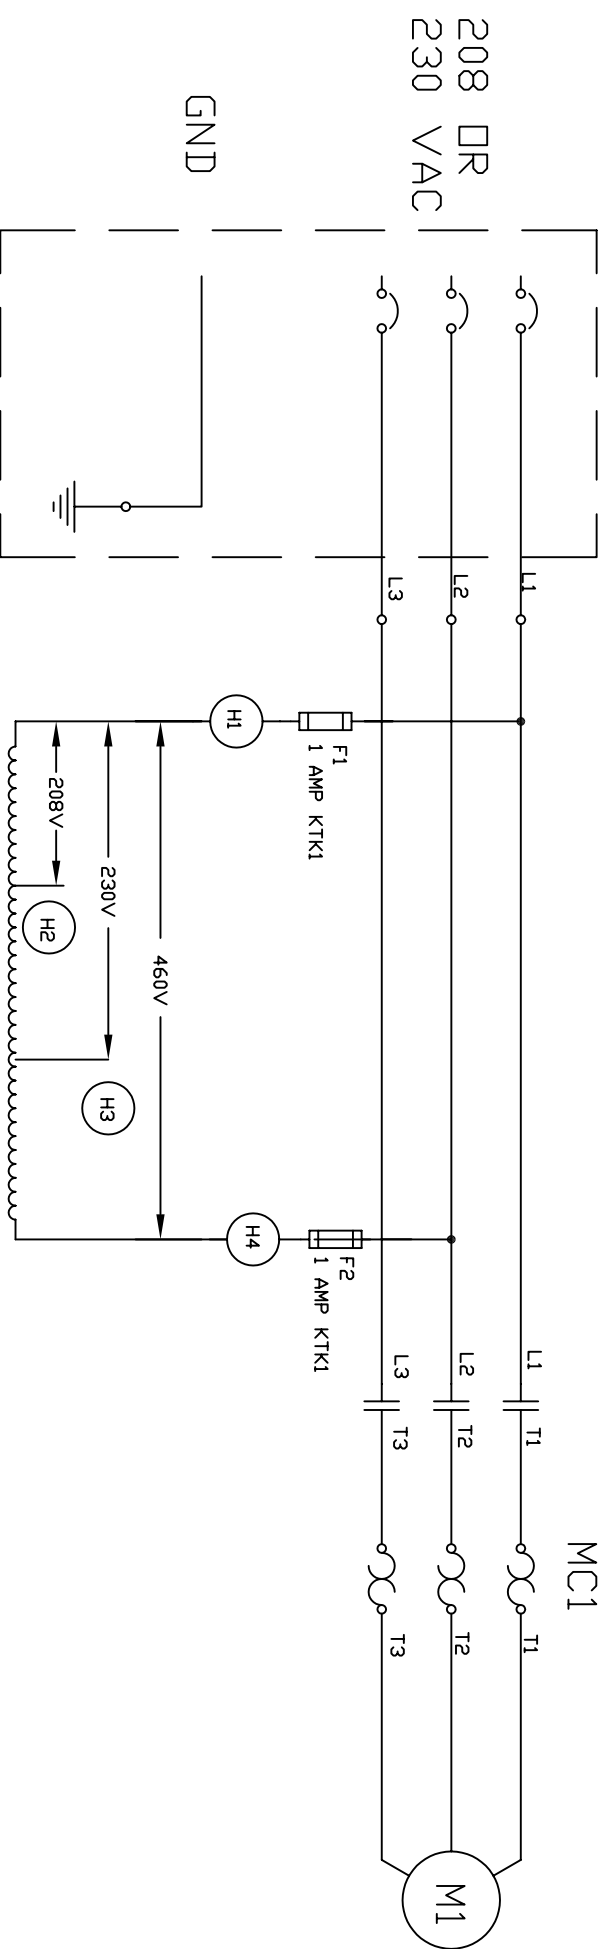

SUPPLY POWER and  
CIRCUIT BREAKER  
PROVIDED BY CUSTOMER

POWERED BY  
OTHERS

STANDARD TOOLS AND EQUIPMENT CO.  
Greensboro, NC 27405  
Ph - 1-800-451-2425

title CBS-2082303-3

part no CBS-2082303-3

order -

drawn J.DEHART

file name XXXX

12-24-12

rev B