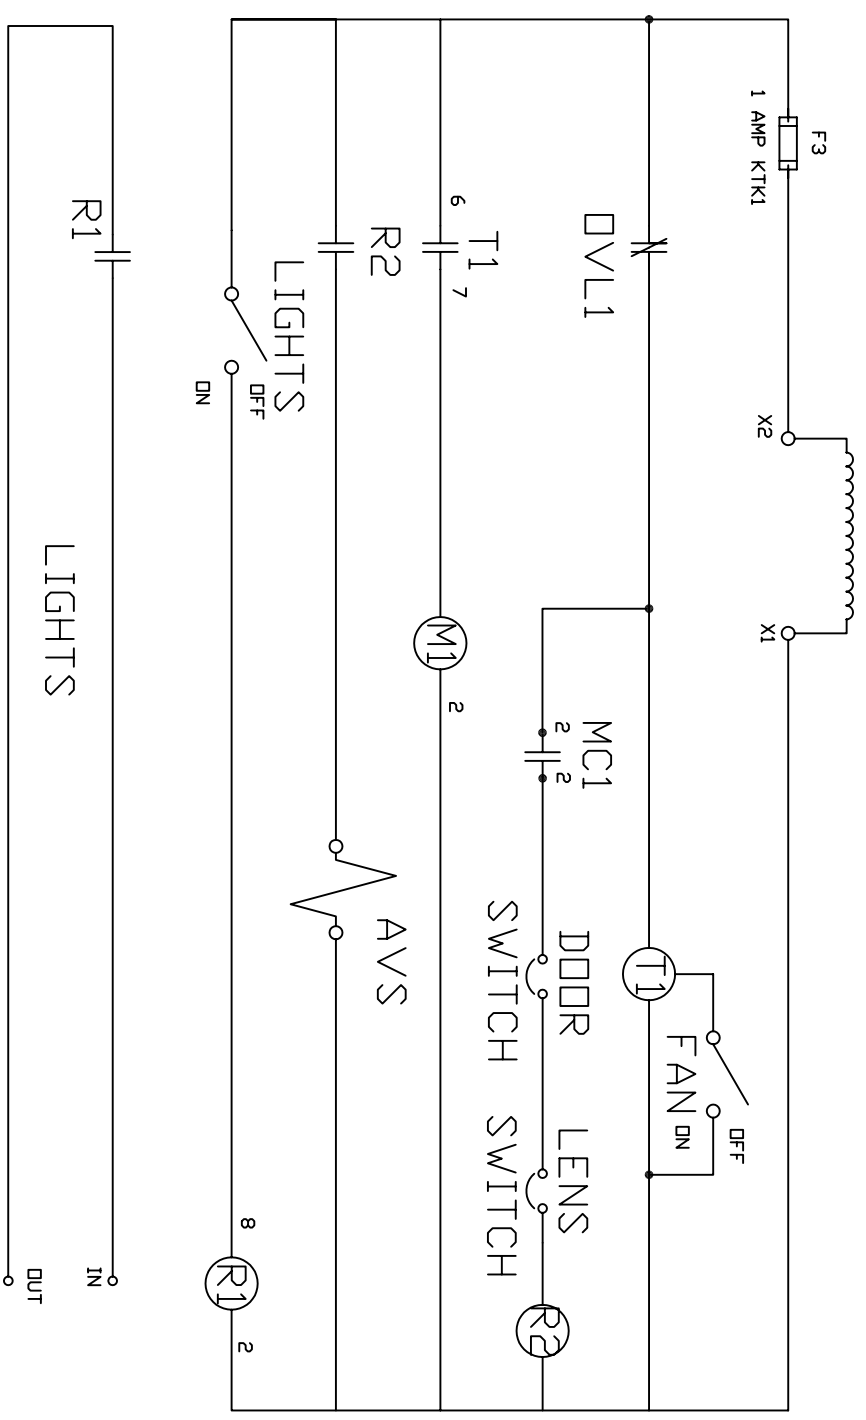

SUPPLY POWER and  
CIRCUIT BREAKER  
PROVIDED BY CUSTOMER

POWERED BY  
OTHERS

STANDARD TOOLS AND EQUIPMENT CO.  
Greensboro, NC 27405  
Ph - 1-800-451-2425

title CBS-2082303-3

part no CBS-2082303-3

order -

drawn J.DEHART

file name XXXX

12-24-12

rev B